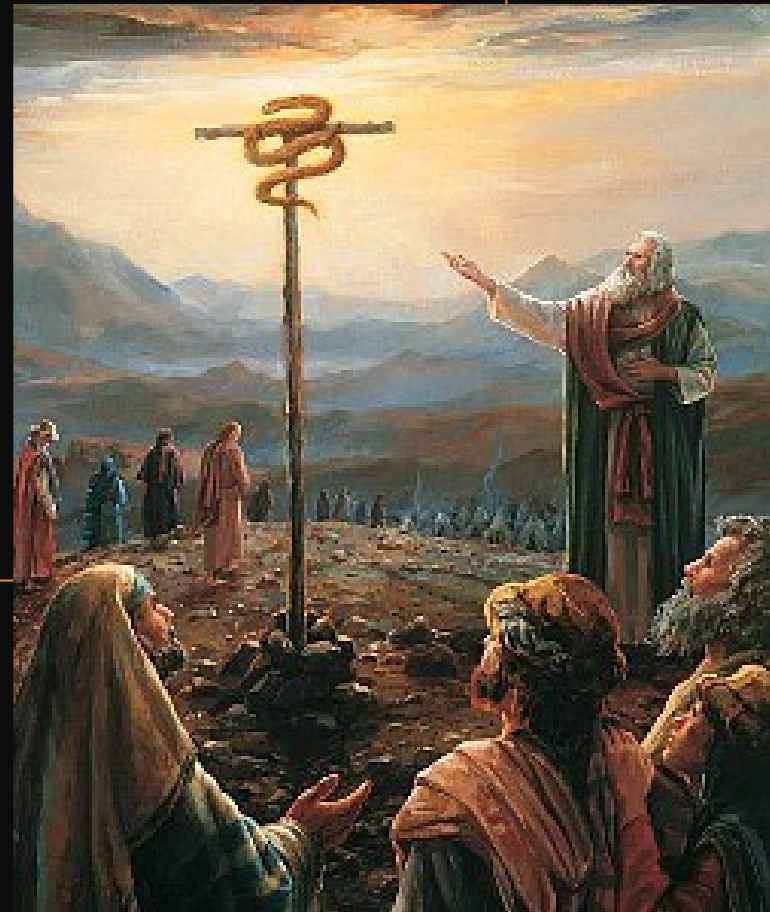

CHRIST-CENTERED SANCTUARY OF THE BLESSED VIRGIN MARY

a Marian World Mission

CATALOGUE FOR ROSARY DOME#1: DOME OF GOD THE FATHER

CATALOGUE#2001-0001
ROSARY DOME #1
THE FALL OF
ADAM and EVE
(Genesis 3:1-15)

Statue of Eve and the serpent
Location: Center of Dome#1

Sponsorship status:

Still Available

Donations status:

Open for any anyone and for any amount

CATALOGUE#2001-0007
ROSARY DOME #1
THE FALL OF
ADAM and EVE
(Genesis 3:1-15)

Mural of Noah Mocked by the People
Location: Upper Ceiling above
Window#1 of Dome#1

Sponsorship status:

Still Available

Donations status:

Open for any anyone and for any amount

CATALOGUE#2001-0008
ROSARY DOME #1
**THE FALL OF
ADAM and EVE**
(Genesis 3:1-15)

Mural of Serpent Statue of Moses
Location: Upper Ceiling above the
exit door of Dome#1

Sponsorship status:

Still Available

Donations status:

Open for any anyone and for any amount

CATALOGUE#2001-0009
ROSARY DOME #1
**THE FALL OF
ADAM and EVE**
(Genesis 3:1-15)