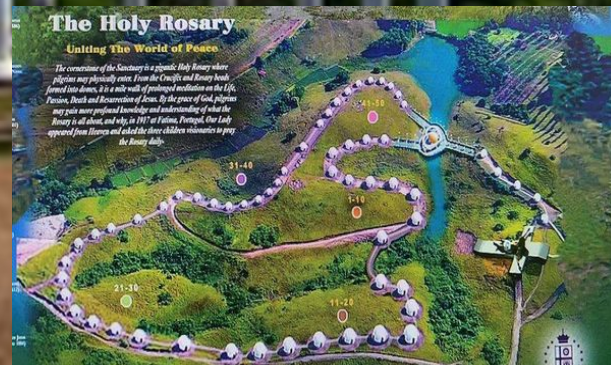

CHRIST-CENTERED SANCTUARY OF THE BLESSED VIRGIN MARY

a Marian World Mission

CATALOGUE FOR ROSARY DOME#1: DOME OF GOD THE FATHER