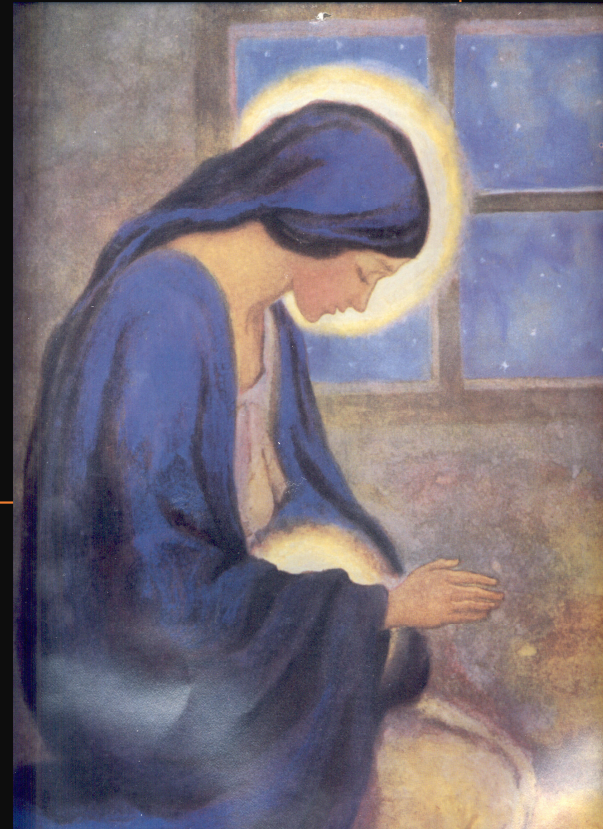

CATALOGUE#2003-0020
ROSARY DOME#3

THE BIRTH OF JESUS

(Luke 2:1-14)

Mural/Mosaic tiles of the Virgin Birth
of Jesus as a Light
Location: Wall Panel#4 of Dome#3

Donation status:

Available

Location status:

Ready