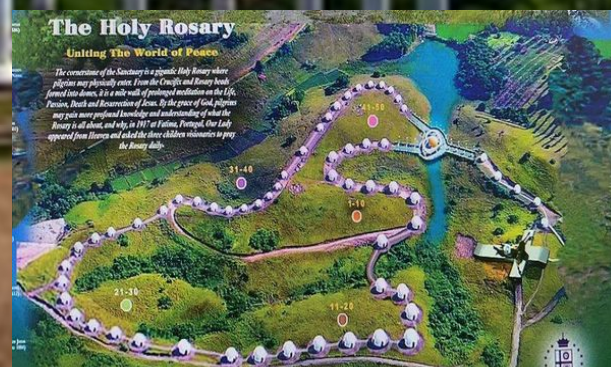

CHRIST-CENTERED SANCTUARY OF THE BLESSED VIRGIN MARY

a Marian World Mission

CATALOGUE FOR ROSARY DOME#2: DOME OF MARY, MOTHER OF GOD