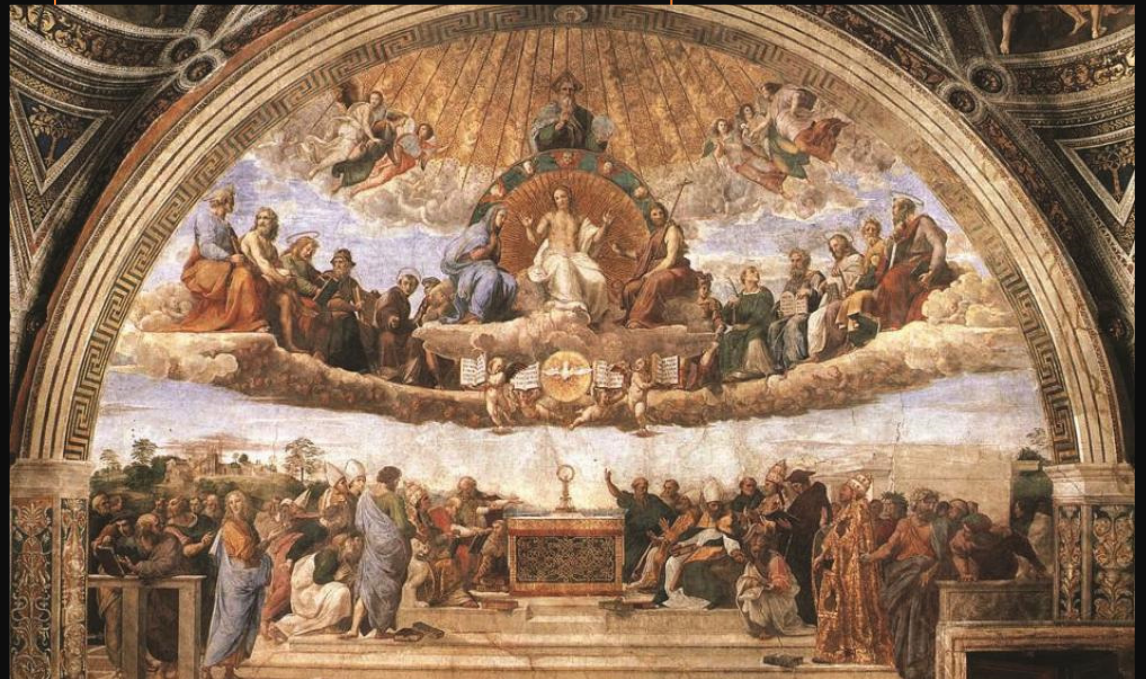

Donation status:

Available

Location status:

To be constructed

CATALOGUE#1000-0018
Mural/Mosaic tiles of
the Holy Catholic
Church

Location:
Wall Panel#16 – Interior of the Holy
Rosary Cross Building

Description:
3x4 meters mural painting mixed with
mosaic tiles featuring the Creed clause
“...I believe in one Holy, Catholic and
Apostolic Church...”