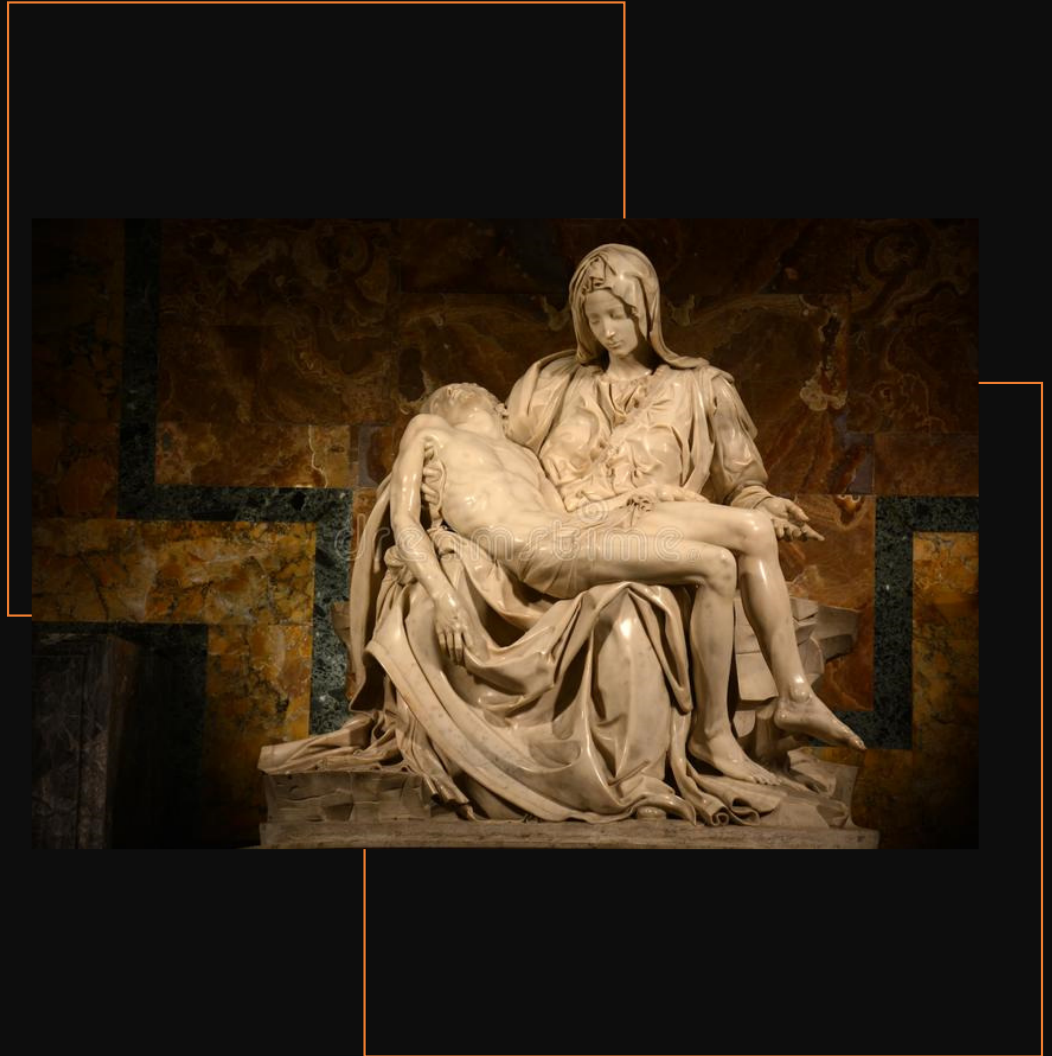

CATALOGUE#1000-0026

THE PIETA

Location:
Central Image on Top of the Holy Steps
in the Interior of the Holy Rosary Cross
Building

Description:
Replica of the Life-size statue of the
Pieta at Saint Peter Basilica in Rome

Donation status:
Available
Location status:
To be constructed