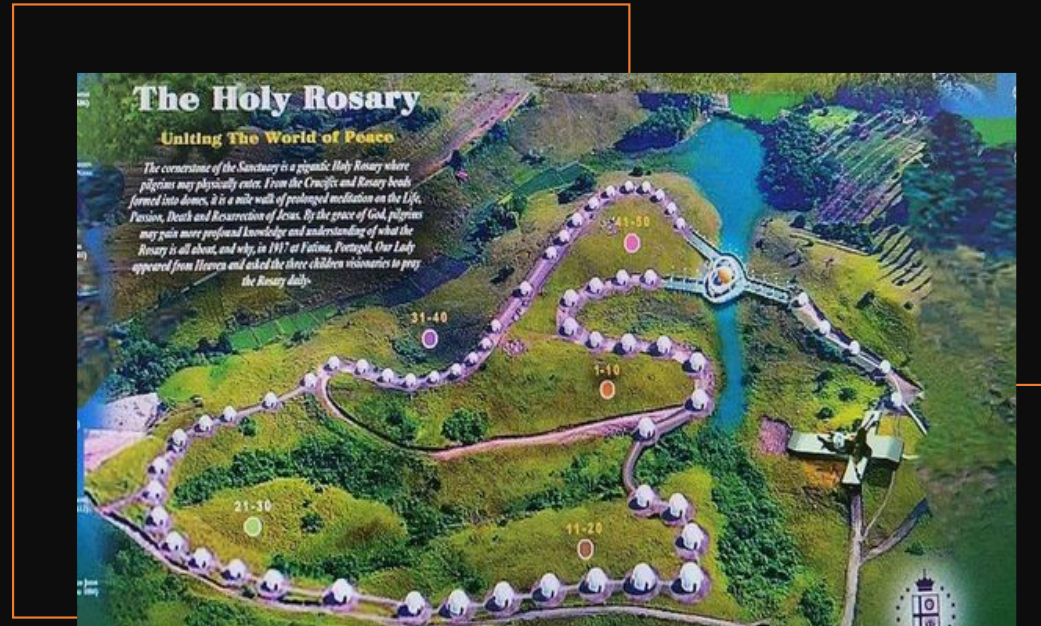

CHRIST-CENTERED SANCTUARY OF THE BLESSED VIRGIN MARY

a Marian World Mission

CATALOGUE FOR SPONSORS AND DONORS

SANCTUARY CATALOGUE FOR SPONSORS AND DONORS

- Catalogue#1000: Holy Rosary Cross
- Catalogue#2000: Holy Rosary Domes
- Catalogue#3000: Grottoes
- Catalogue#4000: Pillars
- Catalogue#5000: Bridges
- Catalogue#6000: Lagoon & Landscapes

Location:
Holy Rosary Hills,
Marian World Mission Sanctuary

Description:
50 x 6.15 meters long concrete building
of the Holy Rosary Cross slanting on a
central hill at the Sanctuary

Sponsorship status:

With Sponsor already but donations are welcome

Location status:

Rosary hill ready for building construction

CATALOGUE#1000-0002
**The Crucified Body
of Jesus**

Location:
Holy Rosary Hills,
Marian World Mission Sanctuary

Description:
33-meter high fiberglass statue
of the Crucified Body of Jesus
mounted on the Cross