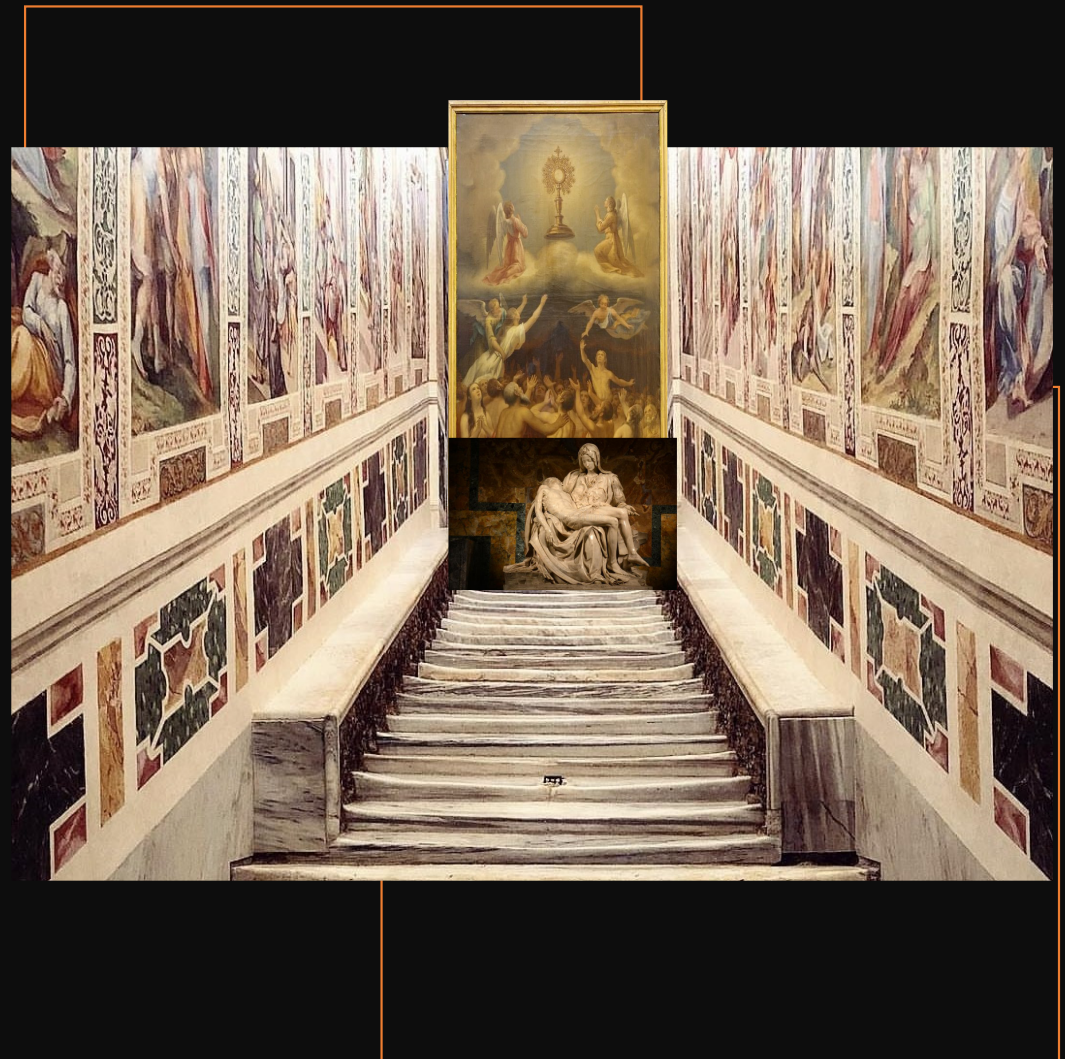

CATALOGUE#1000-0027

SCALA SANCTA

Location:
Central steps in the Interior of the Holy
Rosary Cross Building

Description:
Penitential Steps replicating the Holy
Steps of Scala Sancta in Rome

Donation status:
Available
Location status:
To be constructed