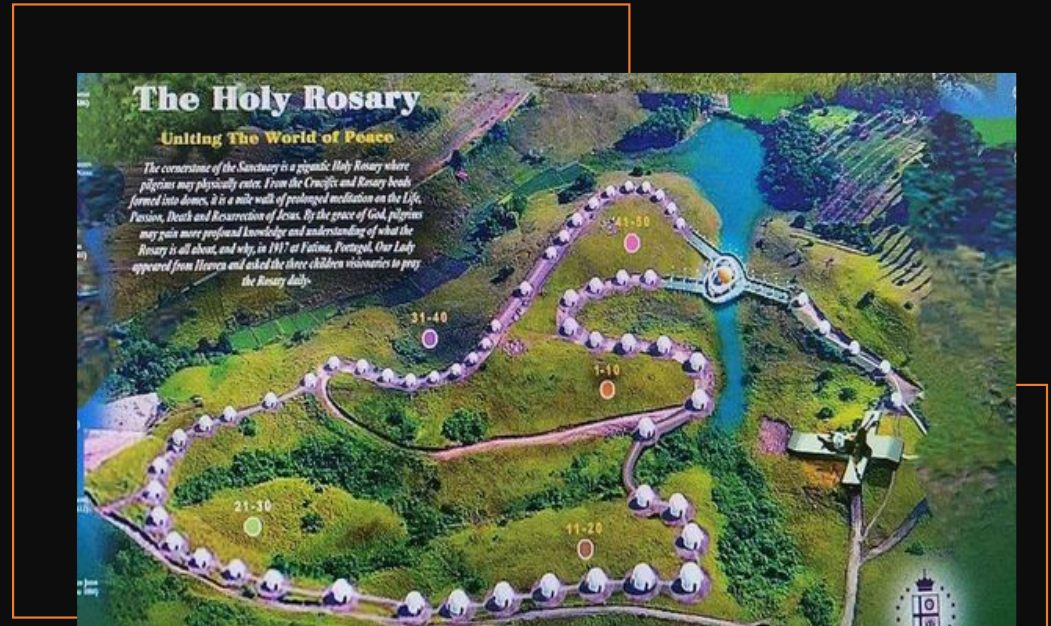

CHRIST-CENTERED SANCTUARY OF THE BLESSED VIRGIN MARY

a Marian World Mission

CATALOGUE FOR THE HOLY ROSARY CROSS

SANCTUARY CATALOGUE FOR SPONSORS AND DONORS

- Catalogue#1000: Holy Rosary Cross
- Catalogue#2000: Holy Rosary Domes
- Catalogue#3000: Grottoes
- Catalogue#4000: Pillars
- Catalogue#5000: Bridges
- Catalogue#6000: Lagoon & Landscapes

Location:
Holy Rosary Hills,
Marian World Mission Sanctuary

Description:
50 x 6.15 meters long concrete building
of the Holy Rosary Cross slanting on a
central hill at the Sanctuary

Sponsorship status:

The Cross Building is sponsored by a family from Florida. Donations are welcome for its completion.

Location status:

Rosary hill ready for building construction

CATALOGUE#1000-0002
The Crucified Body
of Jesus

Location:
Holy Rosary Hills,
Marian World Mission Sanctuary

Description:
33-meter high fiberglass statue
of the Crucified Body of Jesus
mounted on the Cross