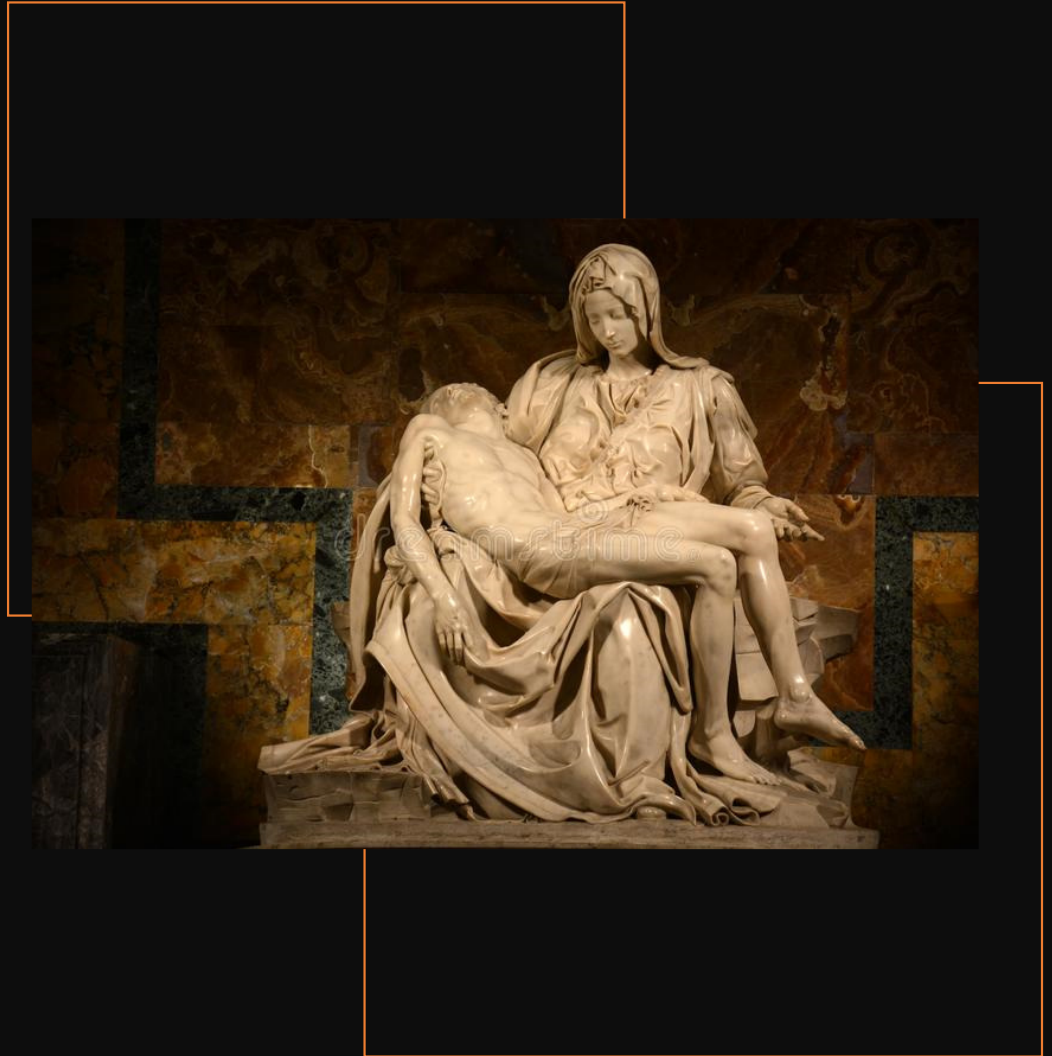

Replica of the Life-size statue of the
Pieta at Saint Peter Basilica in Rome

Donation status:

Available

Location status:

To be constructed

CATALOGUE#1000-0029

SCALA SANCTA

Location:
Central steps in the Interior of the Holy
Rosary Cross Building