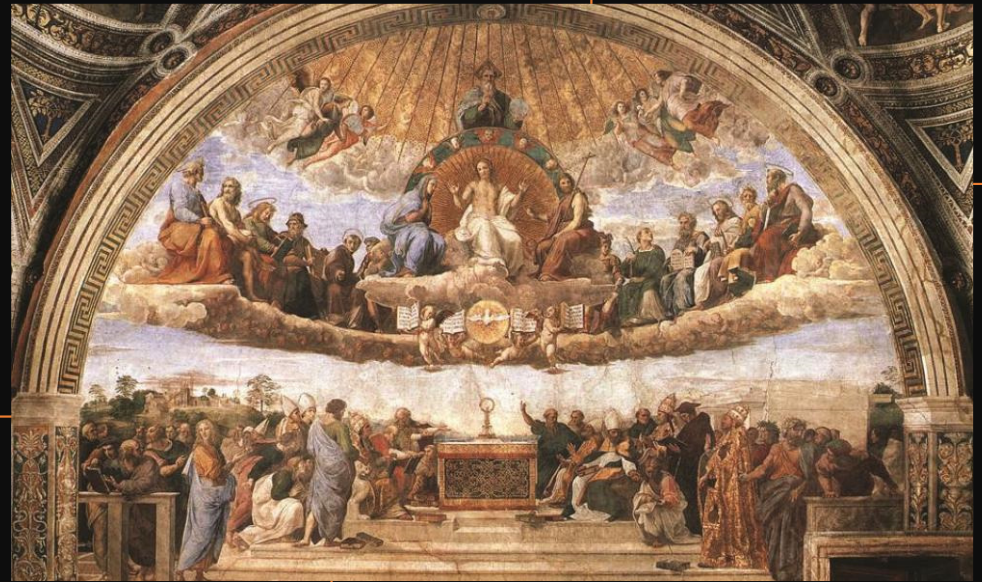

CATALOGUE#1000-0020
Mural/Mosaic tiles of
the Holy Catholic
Church

Location:
Wall Panel#18 – Interior of the Holy
Rosary Cross Building

Description:
3x4 meters mural painting mixed with
mosaic tiles featuring the Nicene Creed
clause “I believe in one Holy, Catholic
and Apostolic Church.”

Donation status:
Available
Location status:
To be constructed