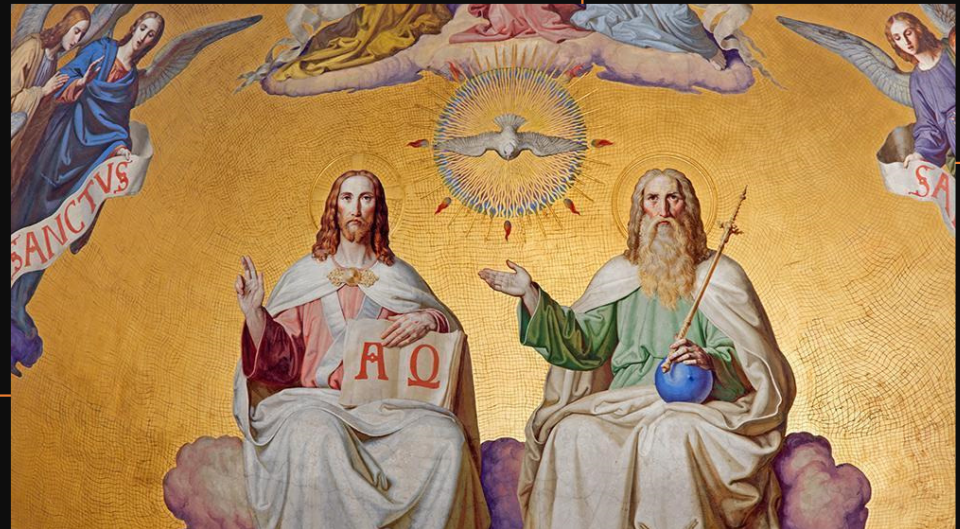

Donation status:

Available

Location status:

To be constructed

CATALOGUE#1000-0008
Mural/Mosaic tiles of
Triune God

Location:
Wall Panel#6 – Interior of the Holy
Rosary Cross Building

Description:
3x4 meters mural painting mixed with
mosaic tiles featuring the Nice Creed
clause “God from God, Light from Light,
true God from true God, begotten, not
made, consubstantial with the Father;
through him all things were made.”