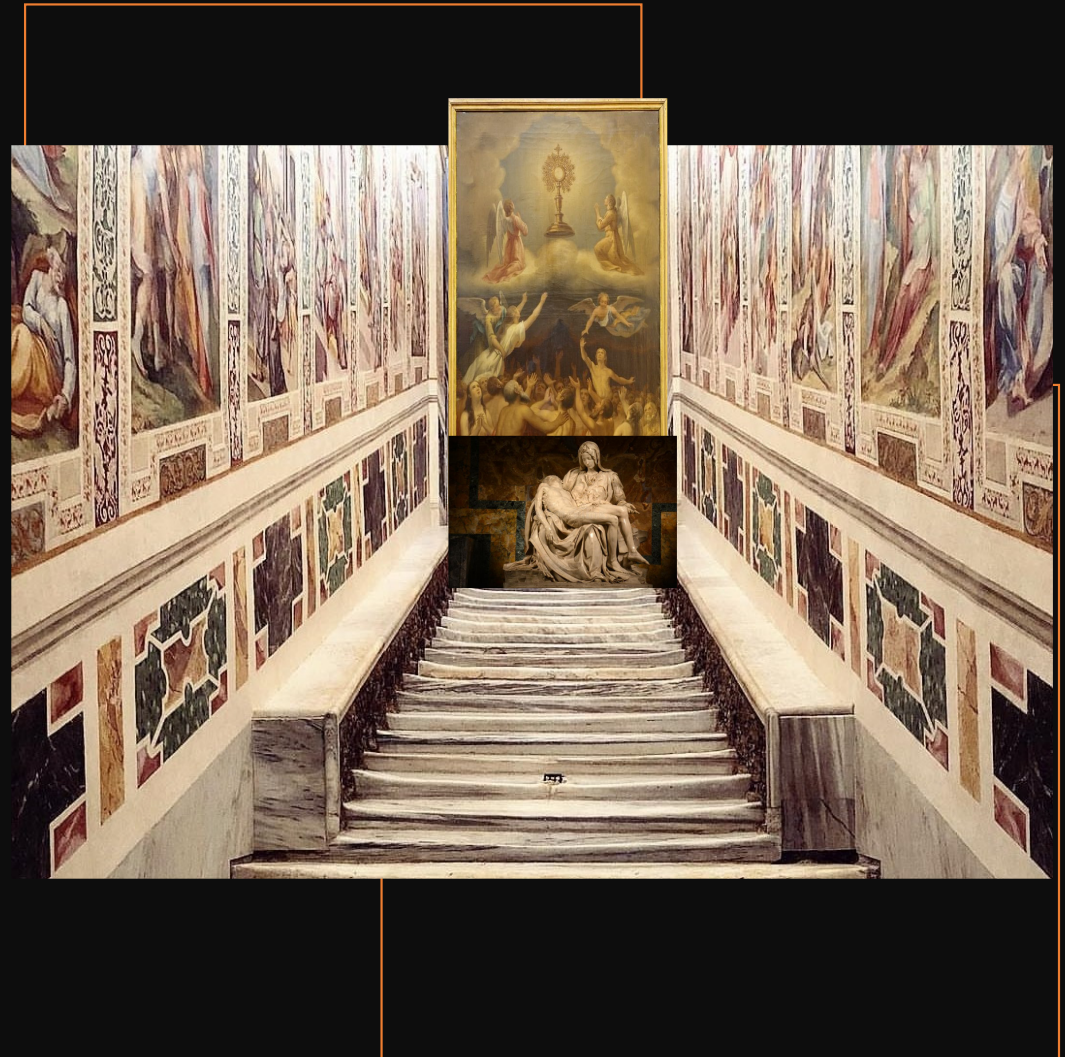

Available

Location status:

To be constructed

CATALOGUE#1000-0028

THE PIETA

Location:

Central Image on Top of the Holy Steps
in the Interior of the Holy Rosary Cross
Building

Description:

Replica of the Life-size statue of the
Pieta at Saint Peter Basilica in Rome

Donation status:

Available

Location status:

To be constructed

CATALOGUE#1000-0029

SCALA SANCTA

Location:
Central steps in the Interior of the Holy
Rosary Cross Building

Description:
Penitential Steps replicating the Holy
Steps of Scala Sancta in Rome

Donation status:
Available
Location status:
To be constructed

CATALOGUE#1000-0030
SCALA SANCTA

Location:
Ceiling #1 of the Interior of the Holy
Rosary Cross Building